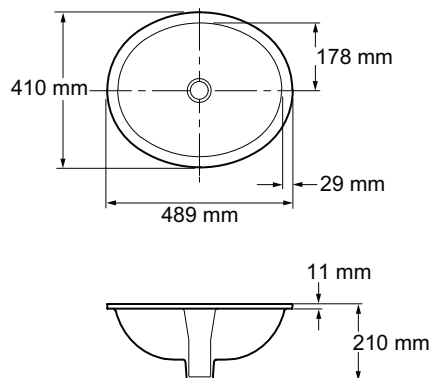

## Persia Design on Caxton® Under-mount Basin

14218

**Product Description:** Persia design on Caxton under-mount basin, no tap hole

**Required Items:** 7129B-CP Decorative waste

**Product Dimensions:** W432 x D356 mm internal  
W489 x D410 mm external

**Colours:**

Persia

**Dimensions (mm)**

**Kohler UK**

Sales and Technical:

+44 (0) 844 571 0048 (Calls cost 7p per minute plus your phone company's access charge)

info@kohler.co.uk

www.KOHLER.co.uk